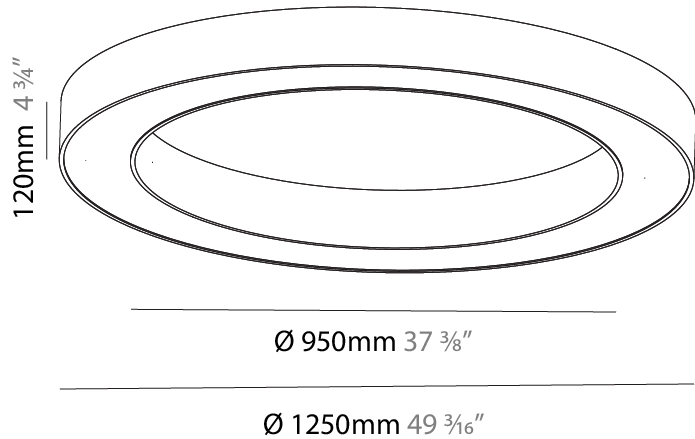

1. To build a product code in our configurator select the specify button on the base model # product page
2. To build a manual product code on this datasheet choose from the options listed below in blue font and add the suffix to the base model #

GENERAL

Series: Glorious
Subseries: Glorious
Brand: Prolicht
Division: Architectural
Mounting Type: Surface
Mounting Location: Ceiling
Subcategory: Ambient

PHYSICAL

Shape: Round
Diameter (mm): 1250
Diameter (in): 49 ³/₁₆
Height (mm): 120
Height (in): 4 ³/₄
Light Distribution: Direct
Weight (kg): 12.465
Weight (lbs): 27.42
Diffuser: PMMA - Opal or Micro-Prism
Fixture Finish: SSR / BKV / CWI / CRY / HAB / LAG / UFT / ITA / RUA / RUR / MIC / FTG / MYG / TWT / LOD / PUS / FRO / FUP / KIA / POP / BLS / SPG / MEY / GOH / GUM / CHC / COM / ABZ / JAG / OBR / MOS / ROR
Fixture Material: Aluminum

ELECTRICAL

Lamp Type: LED (Zhaga Standard)
Input Wattage (W): 60
Total Output Wattage (W): 48 / 38.4 (3500K)
Dimming: Non-Dimming / Phase Dimming (120Vac only) / 0-10V Dimming
Driver Included: Yes
Driver Location: Integrated
Driver Type: Constant Current - 120 / 277Vac
Driver Class: Class 2
Input Voltage (V): 120 - 277
Constant Current (MA): 350 / 1200 (3500K)

LED

Color Temperature (°K): 3000 / 3500 / 4000
Max. Delivered Lumen (lm): 5540 / 5733 / 5850
CRI: >80 CRI
Efficiency (%): 65
Lamp Life (hrs): 50000

OPTICAL

RATINGS AND CERTIFICATIONS

Certified By: Certified for North American Standards
IP rating: IP20