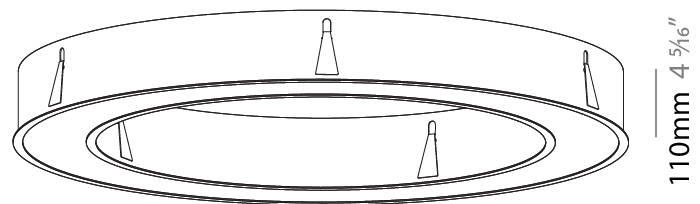

GENERAL

Series: Glorious
 Subseries: Glorious
 Brand: Prolicht
 Division: Architectural
 Mounting Type: Recessed
 Mounting Location: Ceiling
 Subcategory: Ambient

PHYSICAL

Shape: Round
 Diameter (mm): 1270
 Diameter (in): 50
 Height (mm): 110
 Height (in): 4 5/16
 Min. Recessing Depth (mm): 120
 Min. Recessing Depth (in): 4 3/4
 Light Distribution: Direct
 Weight (kg): 15.446
 Weight (lbs): 34.05
 Diffuser: PMMA - Opal or Micro-Prism
 Fixture Finish: SSR / BKV / CWI / CRY / HAB / LAG / UFT / ITA / RUA / RUR / MIC / FTG / MYG / TWT / LOD / PUS / FRO / FUP / KIA / POP / BLS / SPG / MEY / GOH / GUM / CHC / COM / ABZ / JAG / OBR / MOS / ROR
 Fixture Material: Aluminum
 Cut-out Measurements: 1260mm / 49 5/8" x 940mm / 37"

Ø 928mm 36 9/16"

Ø 1270mm 50"

110mm 4 5/16"

1260mm x 940mm
49 5/8" x 37"

120mm
4 3/4"

10 - 15mm
3/8" - 9/16"

A37507-

PROJECT	_____
TYPE	_____
SPECIFIER	_____
QUANTITY	_____
DATE	_____