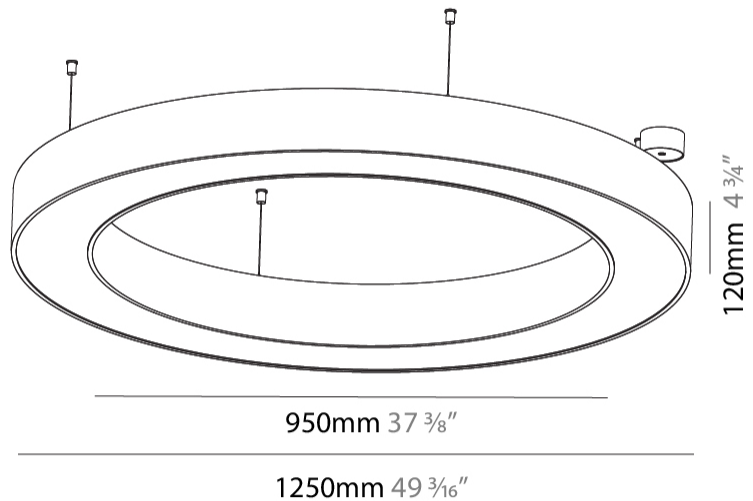

GENERAL

Series: Glorious
Subseries: Glorious
Brand: Prolicht
Division: Architectural
Mounting Type: Suspension
Mounting Location: Ceiling
Subcategory: Ambient

PHYSICAL

Shape: Round
Diameter (mm): 1250
Diameter (in): 49 ³/₁₆
Height (mm): 120
Height (in): 4 ³/₄
Max. Overall Height (mm): 2120
Max. Overall Height (in): 83 ⁷/₁₆
Light Distribution: Direct
Weight (kg): 12.847
Weight (lbs): 28.26
Diffuser: [PMMA - Opal or Micro-Prism](#)
Fixture Finish: [SSR / BKV / CWI / CRY / HAB / LAG / UFT / ITA / RUA / RUR / MIC / FTG / MYG / TWT / LOD / PUS / FRO / FUP / KIA / POP / BLS / SPG / MEY / GOH / GUM / CHC / COM / ABZ / JAG / OBR / MOS / ROR](#)
Fixture Material: Aluminum

ELECTRICAL

Lamp Type: LED (Zhaga Standard)
Input Wattage (W): 60
Total Output Wattage (W): 48 / 38.4 (3500K)
Dimming: [Non-Dimming / Phase Dimming (120Vac only) / 0-10V Dimming](#)
Driver Included: Yes
Driver Location: Integrated
Driver Type: Constant Current
Driver Class: Class 2
Input Voltage (V): 120 - 277
Constant Current (MA): 350 / 1200 (3500K)

LED

Color Temperature (°K): [3000 / 3500 / 4000](#)
Max. Delivered Lumen (lm): 5540 / 5733 / 5850
CRI: >80 CRI
Efficiency (%): 0.65
Lamp Life (hrs): 50000

OPTICAL

RATINGS AND CERTIFICATIONS

Certified By: Certified for North American Standards
IP rating: IP20